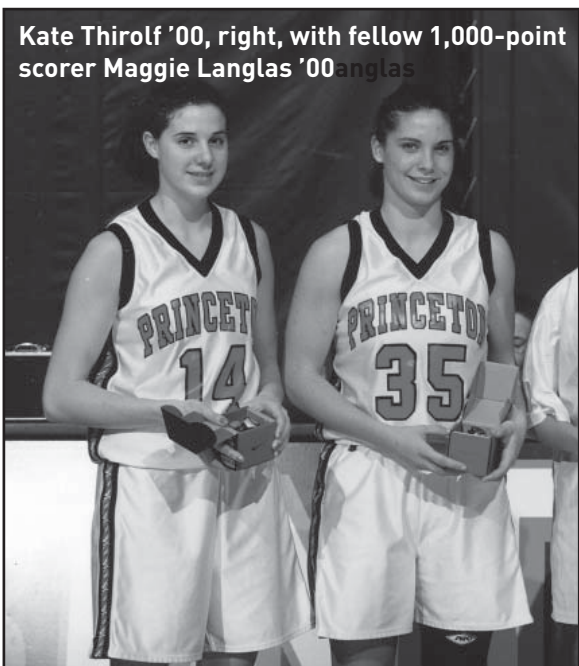

- 1993 ..... Laura Leacy (Second Team)
  Kaaren Andrews (Honorable Mention)
  Tina Smith (Honorable Mention)
- 1994 .....Laura Leacy (First Team)
  Tina Smith (Honorable Mention)
- 1995 .....Kim Curry (Second Team)
  Kim Allen (Honorable Mention)
- 1996 .....Kim Allen (Second Team)
  Tricia Klock (Second Team)
  Dana Moore (Honorable Mention)
- 1997 .....Lee Ann Drohan (Hon. Mention)
- 1998 .....Kate Thirolf (First Team)
  Maggie Langlas (Second Team)
  Zakiya Pressley (Second Team)
- 1999 .....Maggie Langlas (First Team)
  Kate Thirolf (Second Team)
  Julie Angell (Honorable Mention)
  Lee Ann Drohan (Honorable Mention)
- 2000 .....Kate Thirolf (First Team)
  Maggie Langlas (Honorable Mention)
- 2001 .....Maureen Lane (Second Team)
- 2003 .....Maureen Lane (Second Team)
- 2004 .....Becky Brown (Second Team)
- 2005 .....Becky Brown (Second Team)
  Katy O'Brien (Honorable Mention)
- 2006 .....Becky Brown (First Team)
  Meagan Cowher (First Team)
  Katy O'Brien (Second Team)
- 2007 .....Meagan Cowher (First Team)
  Casey Lockwood (Honorable Mention)

Kate Thirolf '00, right, with fellow 1,000-point scorer Maggie Langlas '00

Kate Thirolf is one of four Tigers to be named first-team All-Ivy League twice.