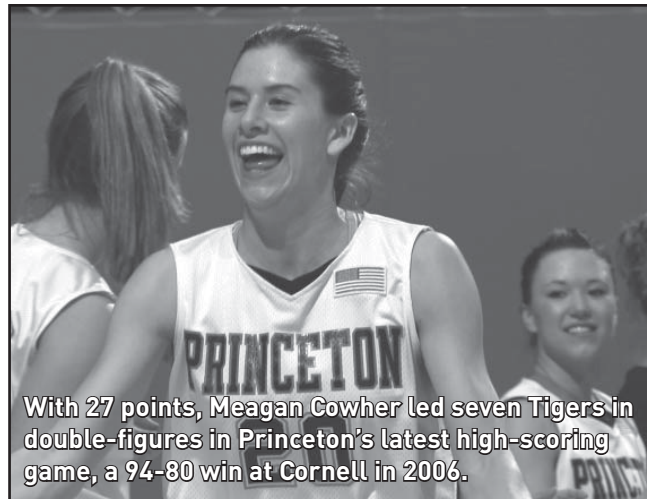

Hilton Concord Thanksgiving
Classic, Moraga, Calif.
% Ivy playoff, New Haven, Conn.

2006-07

Coach: Richard Barron
Captain: Catherine Lockwood
Overall: 13-15; Ivy: 7-7 (T-4th)

WAGNER ..... W 70-52
Minnesota # ..... L 60-85
Maine # ..... L 63-69
Lehigh ..... W 56-49
SAINT JOSEPH'S ..... L 69-81
Northwestern % ..... L 53-67
Cincinnati % ..... L 55-66
NJIT ..... W 75-51
Rutgers ..... L 51-76
RIDER ..... W 74-45

ST. FRANCIS (NY) ... L 53-54
Duquesne ..... W 62-59
Vanderbilt ..... L 74-89
Lafayette ..... W 79-62
Penn ..... W 78-72
COLUMBIA ..... W 79-73
CORNELL ..... L 66-70
YALE ..... W 83-73
BROWN ..... W 69-51
Harvard ..... L 57-80
Dartmouth ..... L 46-75
Cornell ..... L 66-69
Columbia ..... L 53-58
DARTMOUTH ..... W 61-56
HARVARD ..... L 51-66
Brown ..... W 55-49
Yale ..... L 49-64
PENN ..... W 61-51

Subway Basketball Classic,
Minneapolis, Minn.
% Roger and Mildred White Inv.,
Evanston, Ill.

Highest Scoring Games

Princeton has yet to score 100 points in a game, but it has come close on several occasions. Here are the highest scoring games in school history:

Princeton			
Score	Opponent	Season	Opp. Score
97	Centenary at Brown vs. Long Island	2002-03 1987-88 1985-86	69 92
96	Wagner at Barnard	1986-87 1980-81	74 14
94	vs. Cornell at Yale	2005-06 2002-03	80 92 (30T)
92	Tenn.-Martin	2002-03	74
91	vs. Central Florida vs. Niagara Columbia	2005-06 1992-93 1987-88	87 84 70
90	Brooklyn	1986-87	43

With 27 points, Meagan Cowher led seven Tigers in double-figures in Princeton's latest high-scoring game, a 94-80 win at Cornell in 2006.